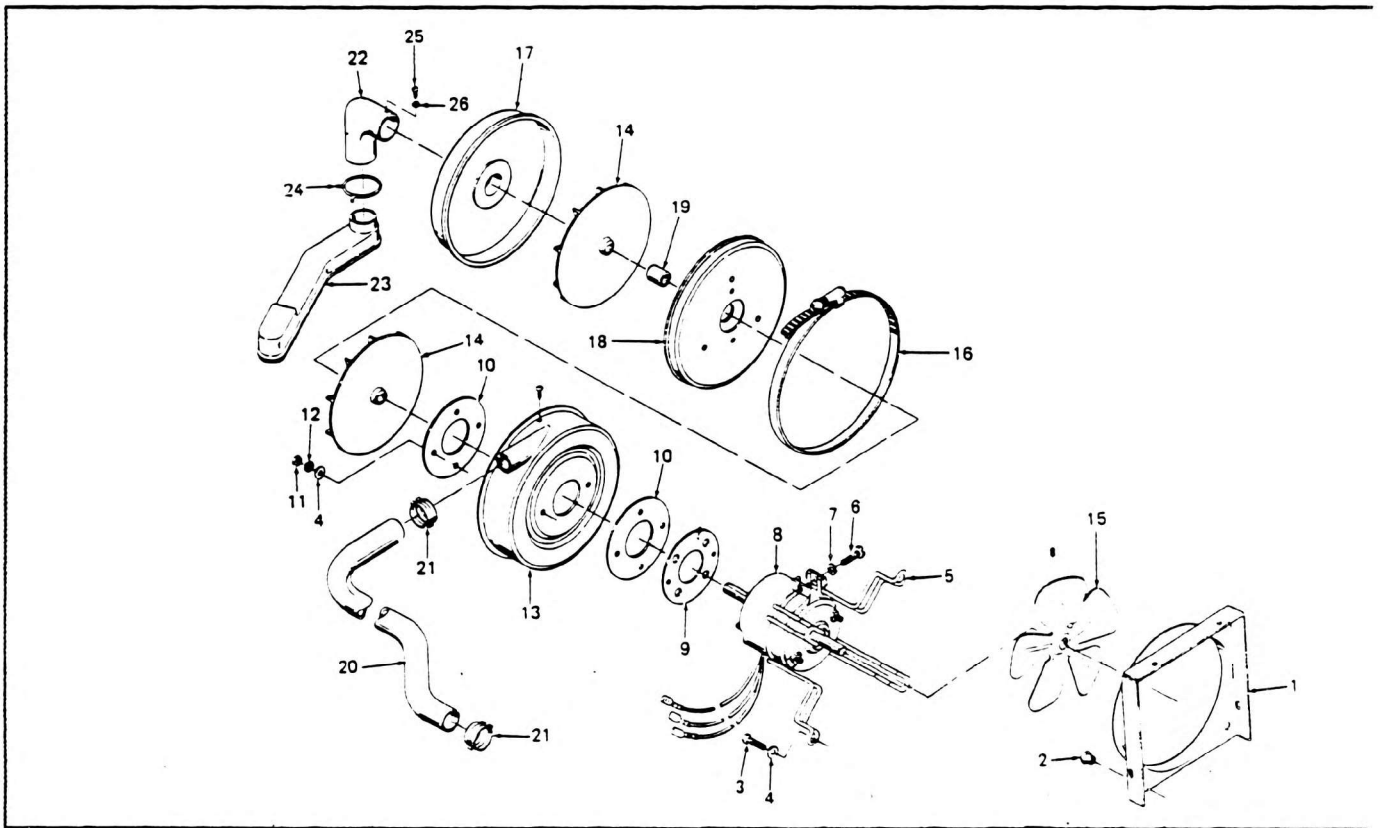

HEATER ASSEMBLY - DIESEL

GROVE

MOTOR AND BLOWER PARTS

NO.	PART NO.	QTY	DESCRIPTION	NO.	PART NO.	QTY	DESCRIPTION
*	9-515-100713		BLOWER, COMBUSTION	16	*	1	CLAMP
□	9-515-100714		SUB. ASSY. MOTOR+BLOWER HOUSING	17	*	1	COVER
-	9-515-100703		KIT, -AIR HOSE + CLAMP	18	*	1	WHEEL ASSY
+	9-515-100715		KIT-HOSE CLAMP	19	*	1	SPACER
1	*	1	PLATE, MTG	20	-	1	HOSE
2	*	4	NUT	21	+	2	CLAMP
3	*	4	SCREW	22	-	1	ELBOW
4	*	6	WASHER	23	-	1	DUCT
5	*	1	MOUNT, MOTOR	24	+	2	CLAMP
6	*	1	SCREW	25	+	1	SCREW
7	*	1	WASHER	26	+	1	WASHER
8	*□9-515-100458	1	MOTOR				
9	*	1	GASKET				
10	*	2	WASHER				
11	*	2	NUT				
12	*	2	WASHER				
13	*	1	HOUSING				
14	*	2	WHEEL				
15	* 9-515-100716	1	PROPELLER				

* REPAIR KIT AND/OR PART OF KIT
□ SECOND REPAIR KIT AND/OR PART OF 2ND KIT
- THIRD REPAIR KIT AND/OR PART OF 3RD KIT
+