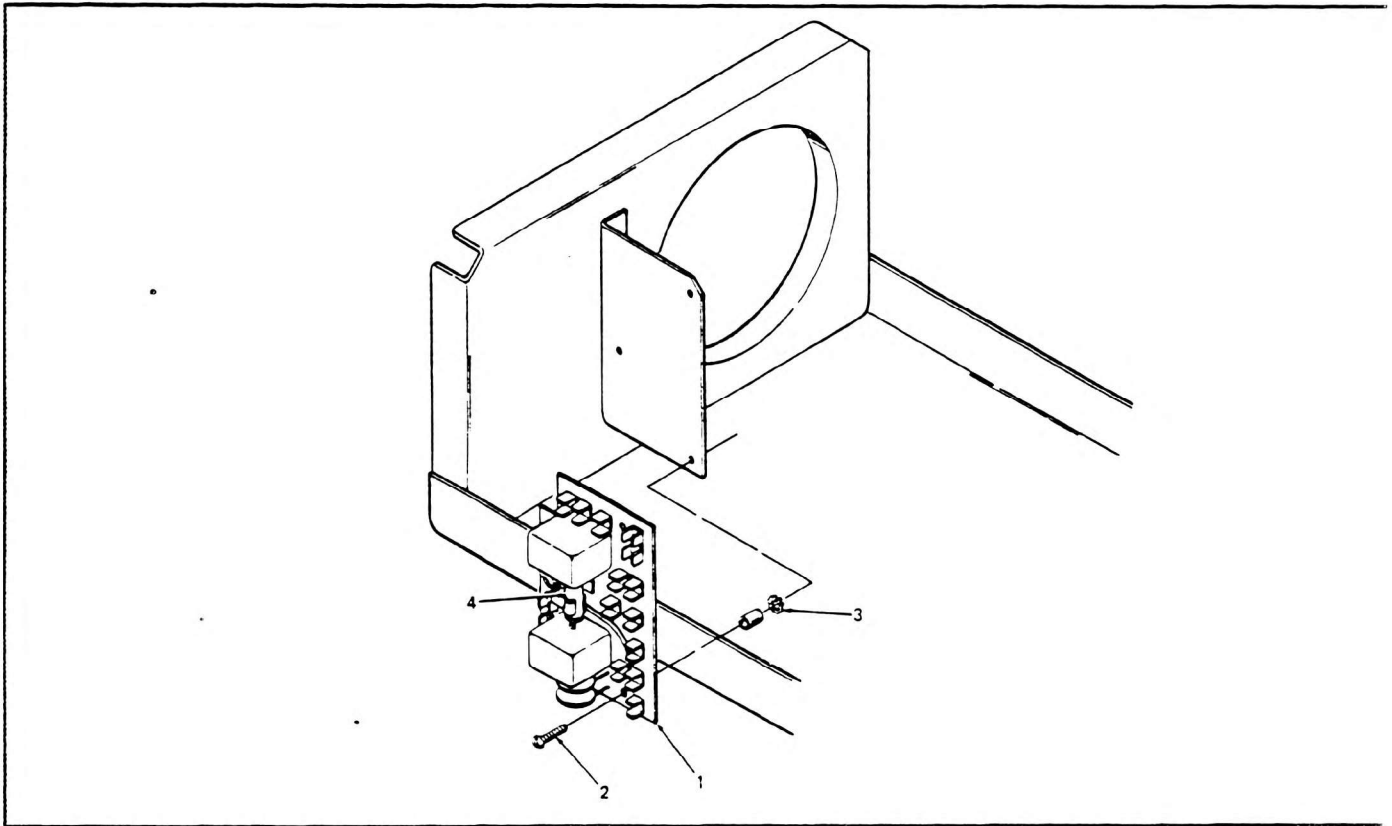

HEATER ASSEMBLY - DIESEL

GROVE

CIRCUIT BOARD PARTS

NO.	PART NO.	QTY	DESCRIPTION	NO.	PART NO.	QTY	DESCRIPTION
1	9-515-100709	1	BOARD, CIRCUIT				
2	7-111-060610	3	SCREW, MACH #6-32NC X 3/4" - GRD 1				
3	7-950-060050	3	LOCKWASHER #6 REG				
4	9-515-100303	1	SWITCH