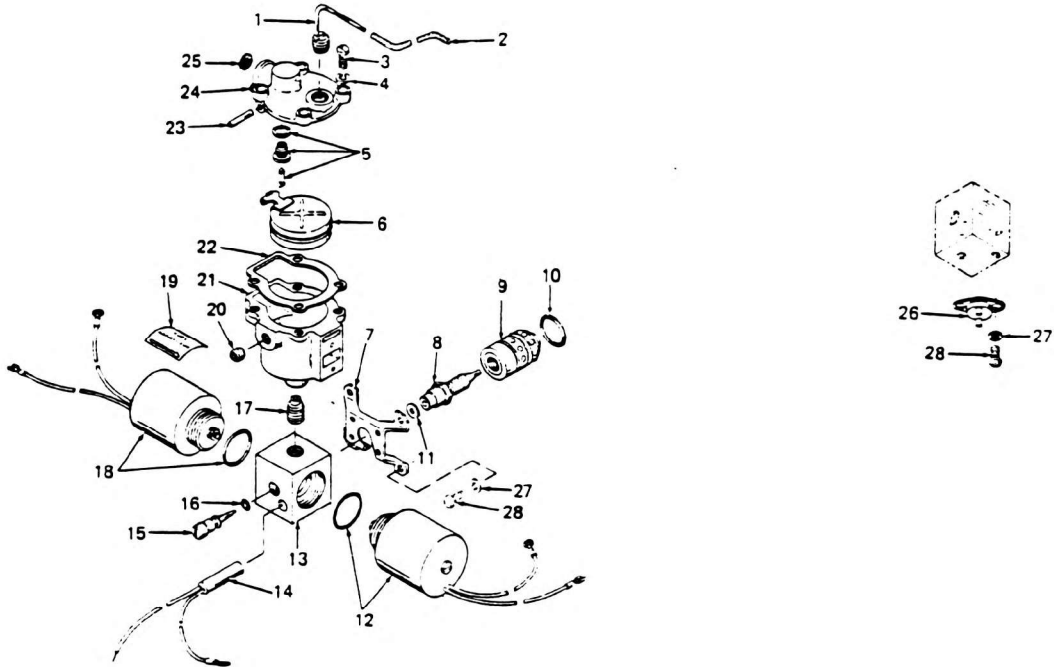

HEATER ASSEMBLY - DIESEL

GROVE

CARBURETOR PARTS

NO.	PART NO.	QTY	DESCRIPTION	NO.	PART NO.	QTY	DESCRIPTION
	9-515-100695		COMPLETE ASSY	17	E	1	ORIFICE
	* 9-515-100443		FUEL BOWL KIT	18	9-515-100712	1	SOLENOID
	E 9-515-100445		CARBURETOR KIT	19	NOT SERVICED	1	LABEL
	- 9-515-100444		JET KIT	20	*	1	PLUG
1	*	1	FITTING	21	*	1	BOWL
2	NOT SERVICED	1	TUBING	22	*E	1	GASKET
3	*	1	SCREW	23	*E	1	PIN
4	*	1	LOCKWASHER	24	*	1	COVER
5	*E	1	NEEDLE + SEAT	25	*E	1	SCREEN
6	*E	1	FLOAT	26	NOT SERVICED	1	THERMOSTAT
7	NOT SERVICED	1	BRACKET	27	NOT SERVICED	1	WASHER
8	-	1	JET	28	NOT SERVICED	1	SCREW
9	-	1	MIXER				
10	-	1	O RING				
11	NOT SERVICED	1	GASKET				
12	9-515-100711	1	SOLENOID				
13	NOT SERVICED	1	BODY				
14	NOT SERVICED	1	HEATER				
15	E	1	NEEDLE				
16	E	1	O RING				

* REPAIR KIT AND/OR PART OF KIT
E SECOND REPAIR KIT AND/OR PART OF 2ND KIT
- THIRD REPAIR KIT AND/OR PART OF 3RD KIT