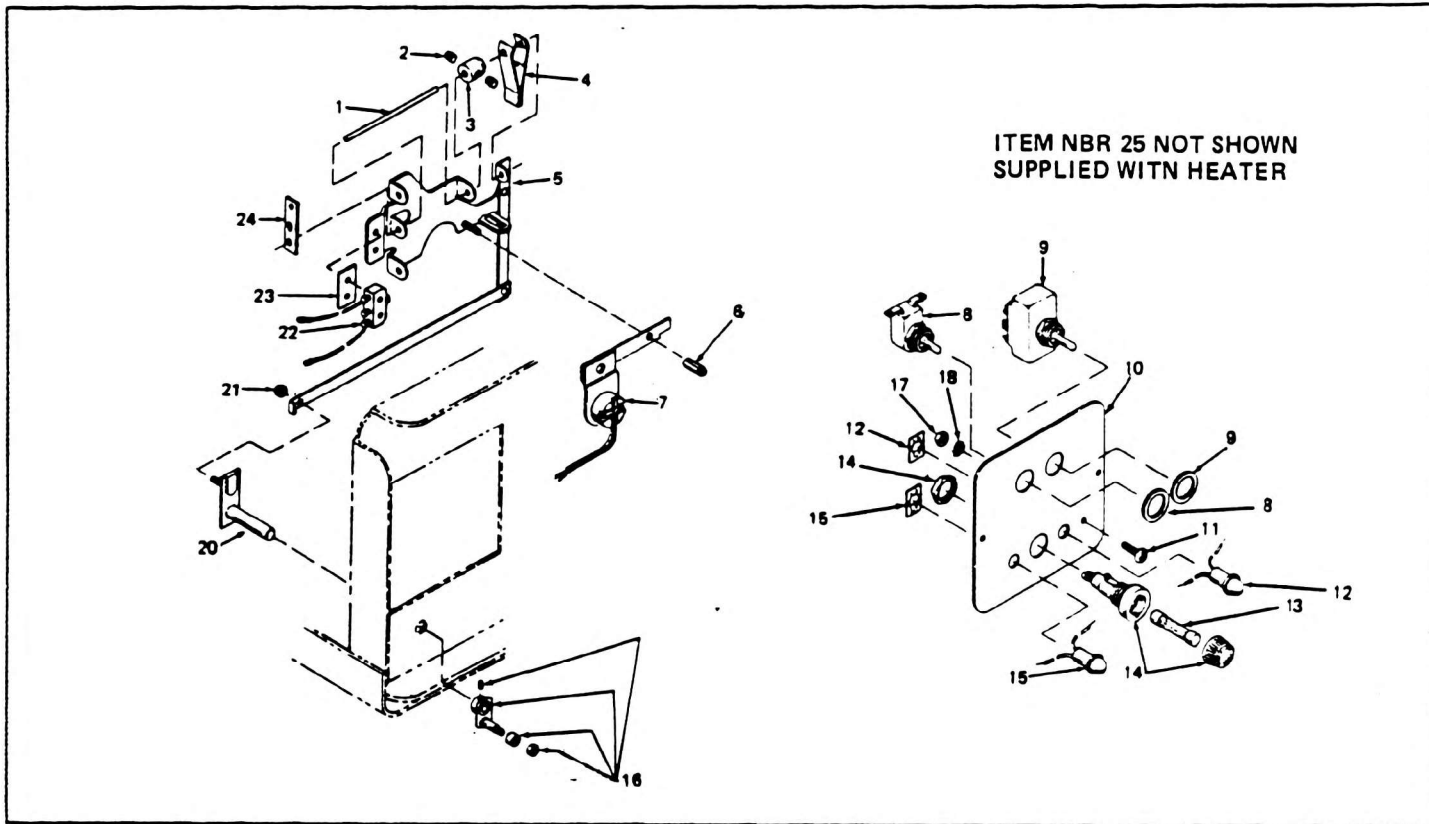

HEATER ASSEMBLY - DIESEL

GROVE

CONTROL PANEL PARTS

NO.	PART NO.	QTY	DESCRIPTION	NO.	PART NO.	QTY	DESCRIPTION
	* 9-515-100696		KIT-THERMO CONTROL	15	9-515-100501	1	LIGHT-RED
	- 9-515-100437		SWITCH KIT	16	9-515-100405	1	LEVER
	9-515-100509		AUTO CONTROL PANEL ASSY	17		1	NUT
			INCLUDES NBR 8-15, 17,	18		1	LOCKWASHER
			18 + HARNESS	20	9-515-100706	1	ARM, PIVOT
1 *		1	ROD	21	9-515-100707	1	NUT, STOP
2 *		2	SETScrew	22 *		1	SWITCH
3 *		1	STOP	23 *		1	INSULATOR
4 *	9-515-100264	1	BLADE	24	9-515-100708	1	SHIELD, HEAT
5 *		1	BRACKET	25	7-340-000001	2	CAPACITOR
6	9-515-100697	1	SPACER, HEX				
7	9-515-100698	1	SWITCH, FLAME				
8	9-515-100365	1	SWITCH				
9	9-515-100439	1	SWITCH				
10	9-515-100700	1	PLATE				
11	7-111-060310	1	SCREW				
			6-32 NC X 3/8" - GRD 1				
12	9-515-100502	1	LIGHT-GREEN				
13	9-515-100367	1	FUSE, 30 AMP				
14	9-515-100251	1	HOLDER, FUSE				

* REPAIR KIT AND/OR PART OF KIT
- THIRD REPAIR KIT AND/OR PART OF 3RD KIT